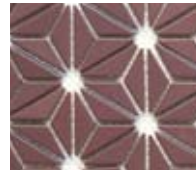

Hoshi White, Gray and Black

WHITE

CHALK

GRAY

SMOKE

BLACK

YELLOW

TAN

CLAY

PINK

VIOLET

PEA

SEA

TEAL

SKY

TRUE

GOLD

SILVER

HOSHI

SIZE

9-3/8" x 12-1/4" x 1/4"

MATERIAL

Glazed Porcelain

APPLICATION