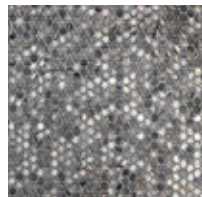

OAHU
SSH-12

GALAPAGOS
SSH-09

MAURITIUS
SSH-21

KAHALA
SSH-15

KAI
SSH-06

KONA
SSH-07

NANI
SSH-25

SEYCHELLES

SIZES

- 12" x 12" x 1/16"
- Oahu - 11-1/2" x 12-1/2" x 1/16"
- Galapagos - 11-1/8" x 11-3/4" x 1/8"
- Leilani, Honi, Nani - 12-1/5" x 11-3/5" x 1/16"
- Mauritius - 10-1/4" x 11-5/8" x 1/8"

MATERIAL

Seashells