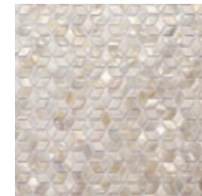

Kona Seychelles

MAIKAI
SSH-04

ALOHA
SSH-05

MAHALO
SSH-08

HULA
SSH-01

HOKU
SSH-22

LEILANI
SSH-23

HONI
SSH-24

SIZES

- 12" x 12" x 1/16"
- Oahu - 11-1/2" x 12-1/2" x 1/16"
- Galapagos - 11-1/8" x 11-3/4" x 1/8"
- Leilani, Honi, Nani - 12-1/5" x 11-3/5" x 1/16"
- Mauritius - 10-1/4" x 11-5/8" x 1/8"

MATERIAL

Seashells