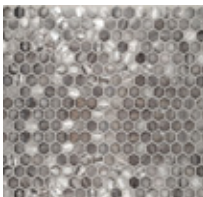

KAHALA
SSH-15