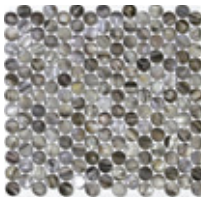

Kona Seychelles

MAIKAI
SSH-04

ALOHA
SSH-05

MAHALO
SSH-08

HULA
SSH-01

HOKU
SSH-22

LEILANI
SSH-23

HONI
SSH-24

OAHU
SSH-12

GALAPAGOS
SSH-09

MAURITIUS
SSH-21

KAHALA
SSH-15

KAI
SSH-06

KONA
SSH-07

NANI
SSH-25

SEYCHELLES

SIZES

- 12" x 12" x 1/16"
- Oahu - 11-1/2" x 12-1/2" x 1/16"
- Galapagos - 11-1/8" x 11-3/4" x 1/8"
- Leilani, Honi, Nani - 12-1/5" x 11-3/5" x 1/16"
- Mauritius - 10-1/4" x 11-5/8" x 1/8"

MATERIAL

Seashells