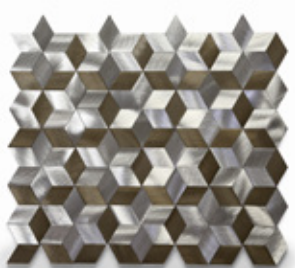

Starling Gry02 - Silver Brushed & Beige Sandblasted

GRY01
GRAY & BEIGE SANDBLASTED

GRY02
SILVER BRUSHED & BEIGE
SANDBLASTED

GRY03
SILVER BRUSHED & GRAY
SANDBLASTED

STARLING

SIZE
10-3/4" x 12" x 1/4"

MATERIAL
Aluminum

APPLICATION
Dry Interior Only
Vertical Surfaces Only
No Direct Sunlight