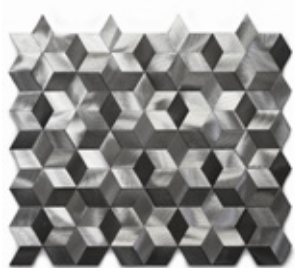

Starling Gry02 - Silver Brushed & Beige Sandblasted

GRY01
GRAY & BEIGE SANDBLASTED

GRY02
SILVER BRUSHED & BEIGE
SANDBLASTED

GRY03
SILVER BRUSHED & GRAY
SANDBLASTED

STARLING

SIZE
10-3/4" x 12" x 1/4"

MATERIAL
Aluminum

APPLICATION
Dry Interior Only
Vertical Surfaces Only
No Direct Sunlight