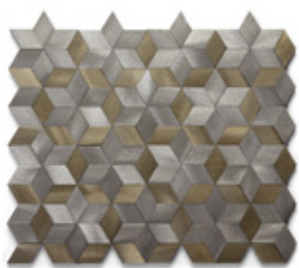

Starling Gry02 - Silver Brushed & Beige Sandblasted

GRY01
GRAY & BEIGE SANDBLASTED

GRY02
SILVER BRUSHED & BEIGE
SANDBLASTED

GRY03
SILVER BRUSHED & GRAY
SANDBLASTED

STARLING

SIZE
10-3/4" x 12" x 1/4"

MATERIAL
Aluminum

APPLICATION
Dry Interior Only
Vertical Surfaces Only
No Direct Sunlight